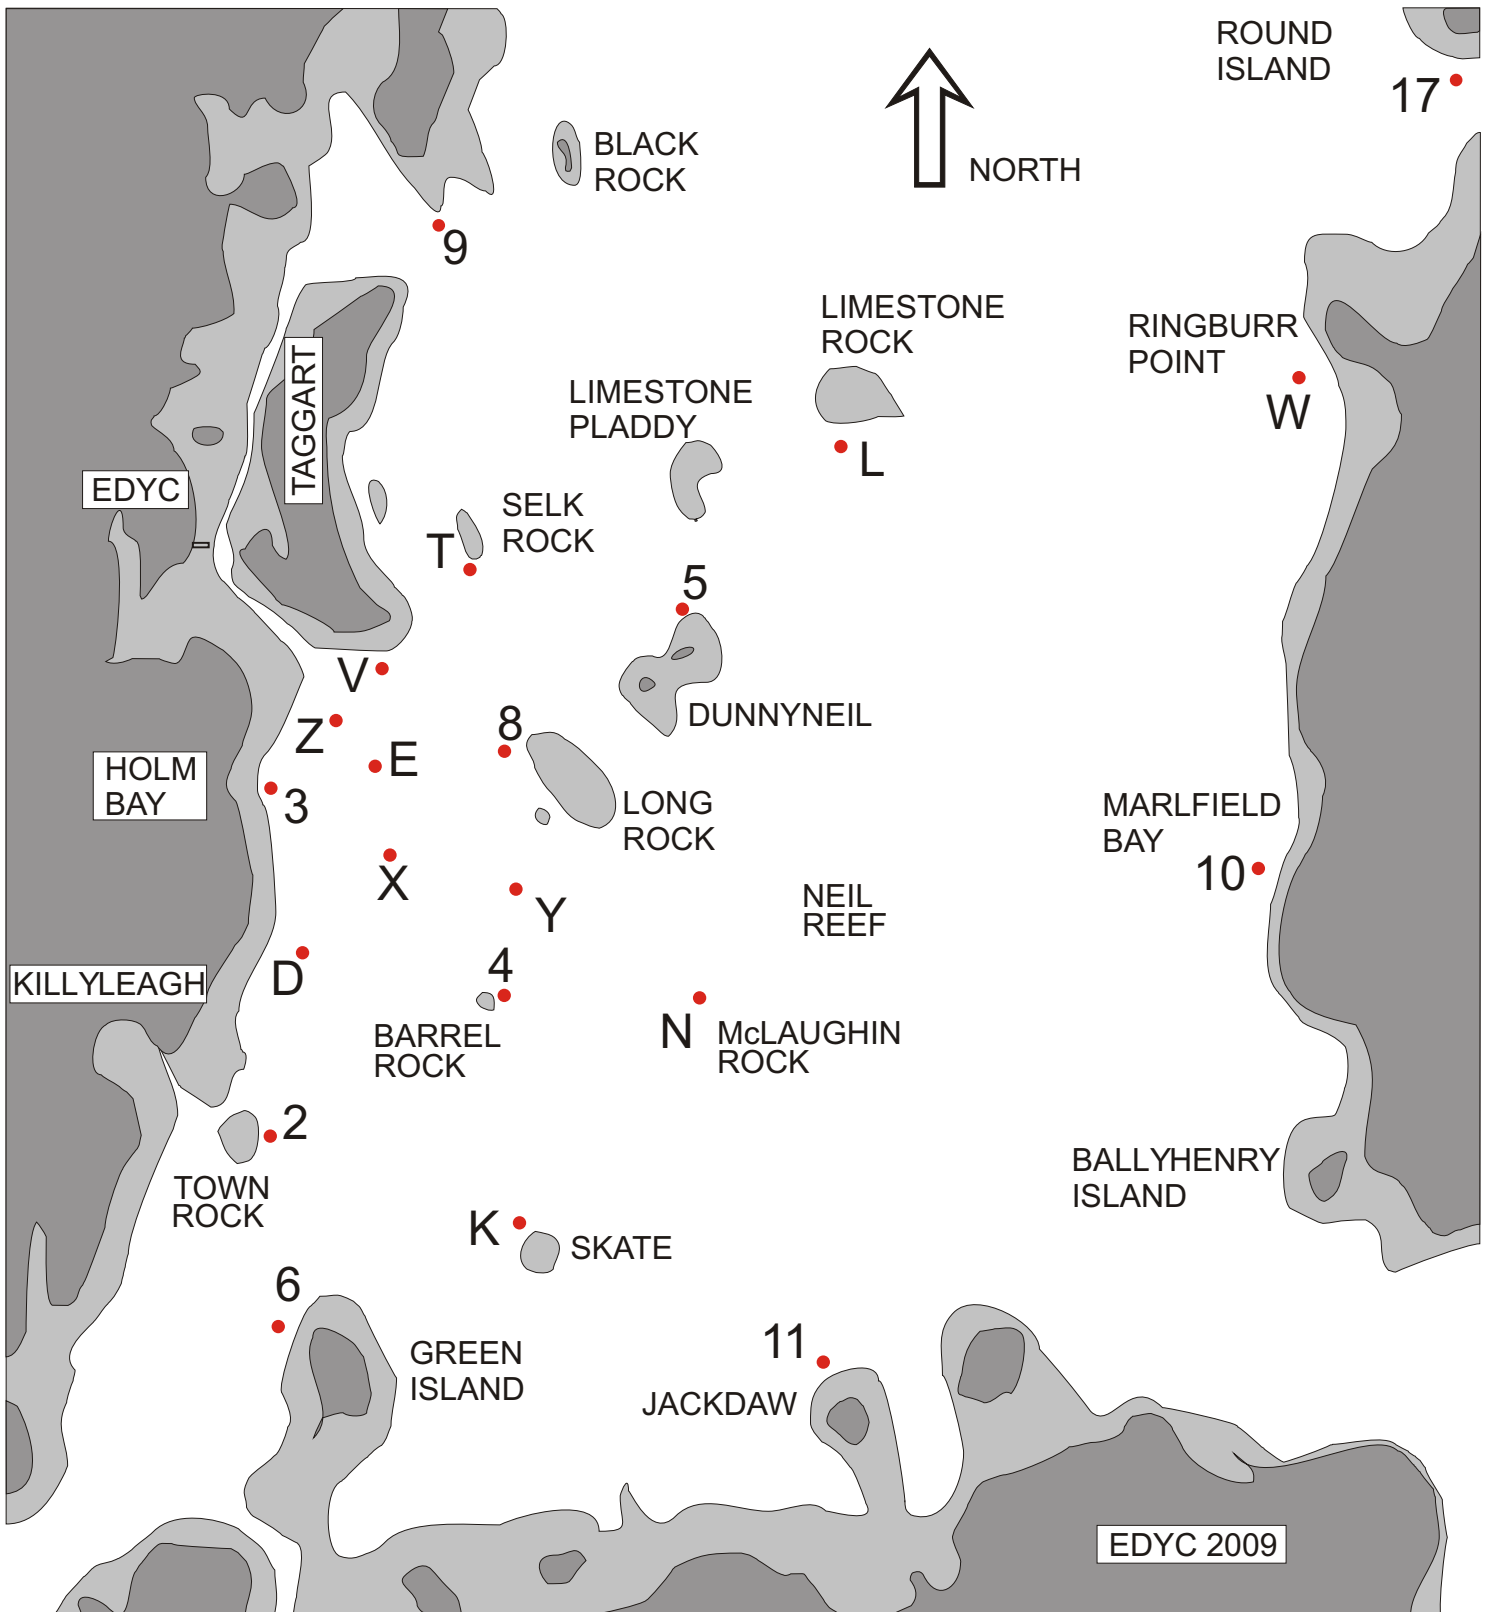

POSITION OF CLUB RACING MARKS

This sketch is intended only to indicate the approximate normal location of the racing marks used by EDYC. It is not suitable for navigation purposes and is not to scale.

A download of this sketch is available from www.edyc.co.uk